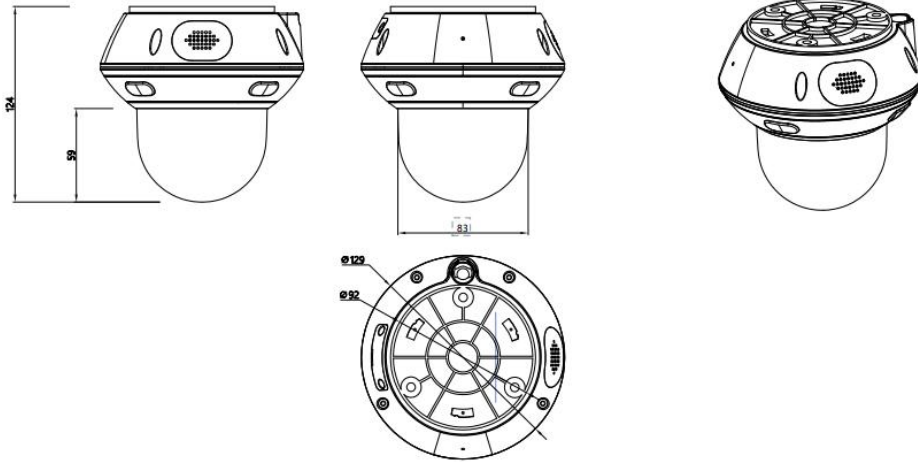

* Product specifications may change without prior notice.

IPY-Z34805DS2

4K Human and Vehicle Detection IR LED lights
5X Optical Zoom Two-way audio IP PTZ camera

■ Available Model

IPY-Z34805DS2

■ Dimension

■ Accessory