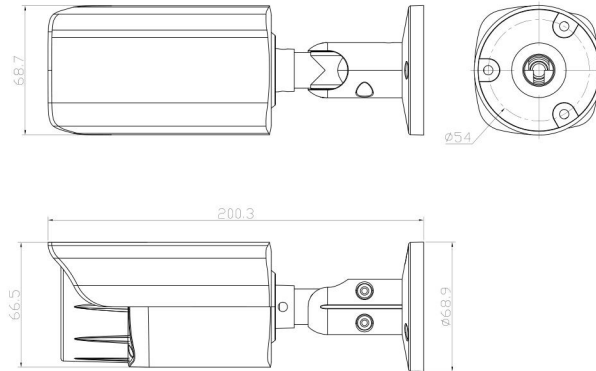

#### General

Network Port	1-RJ45, 100Mbps
Wireless	2.4G b/g/n external 3DB antenna
Reset Button	Yes
Power Supply	12 VDC $\pm$ 10%
Power Consumption	<10 W
Operating Temp.	-30°C-(+60)°C, 10%-90%RH

\* Product specifications may change without prior notice.

### ■ Dimension