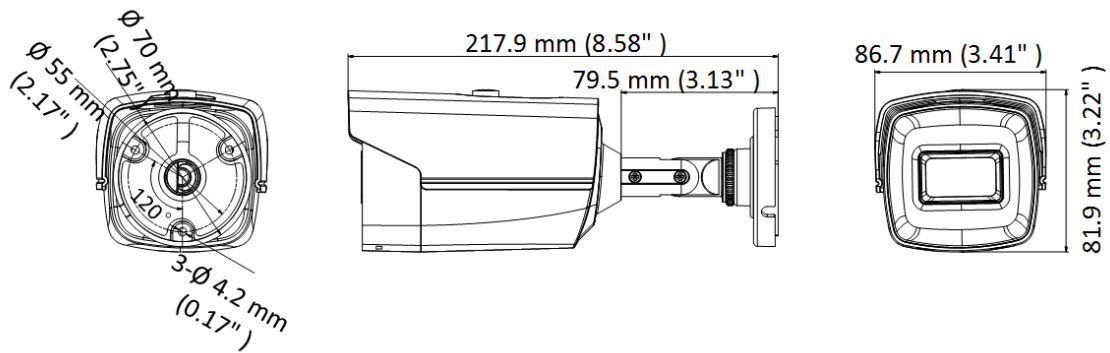

▪ Specification

Camera	
Image Sensor	8.29 MP progressive scan CMOS
Max. Resolution	3840 (H) × 2160 (V)
Min. Illumination	0.01 Lux@(F2.0, AGC ON), 0 Lux with IR
Shutter Time	PAL: 1/12.5 s to 1/50,000 s;NTSC: 1/15 s to 1/50,000 s
Day & Night	IR Cut Filter
Angle Adjustment	Pan: 0 to 360°, Tilt: 0 to 180°, Rotation: 0 to 360°
Signal System	PAL/NTSC
Lens	
Lens Type	2.8 mm, 3.6 mm and 6 mm fixed focal lens
Focal Length & FOV	102.2° (2.8 mm), 79° (3.6 mm), 50.8° (6 mm)
Lens Mount	M16
Illuminator	
Supplement Light Type	IR
Supplement Light Range	Up to 30 m
Smart Supplement Light	Yes
Image	
Image Settings	Brightness,Sharpness,AGC
Frame Rate	TVI: 8MP@12.5fps, 8MP@15fps, 4MP@25fps, 4MP@30fps, 2MP@25fps, 2MP@30fps CVI: 8MP@12.5fps, 8MP@15fps AHD: 8M@12.5fps, 8M@15fps CVBS: 960H P/N
Day/Night Mode	Auto/Color/BW (Black and White)
Wide Dynamic Range (WDR)	Digital WDR
Image Enhancement	BLC,HLC
Noise Reduction	2D DNR
White Balance	Auto/Manual
Interface	
Video Output	Switchable TVI/AHD/CVI/CVBS,1 HD analog output
General	
Power	12 VDC ± 25%, max. 5.3 W *You are recommended to use one power adapter to supply the power for one camera.
Material	Front cover: Metal, Main body: Plastic
Dimension	81.9 mm × 86.7 mm × 217.9 mm (3.22" × 3.41" × 8.58")
Weight	Approx.435 g (0.96 lb.)
Operating Condition	-40 °C to 60 °C (-40 °F to 140 °F), humidity 90% or less (non-condensing)
Communication	HIKVISION-C
Language	English
Approval	
Protection	IP67

▪ **Available Model**

DS-2CE16U1T-IT1F(2.8mm)

DS-2CE16U1T-IT1F(3.6mm)

DS-2CE16U1T-IT1F(6mm)

▪ **Dimension**

▪ **Accessory**

▪ **Optional**

DS-1280ZJ-XS
Junction box