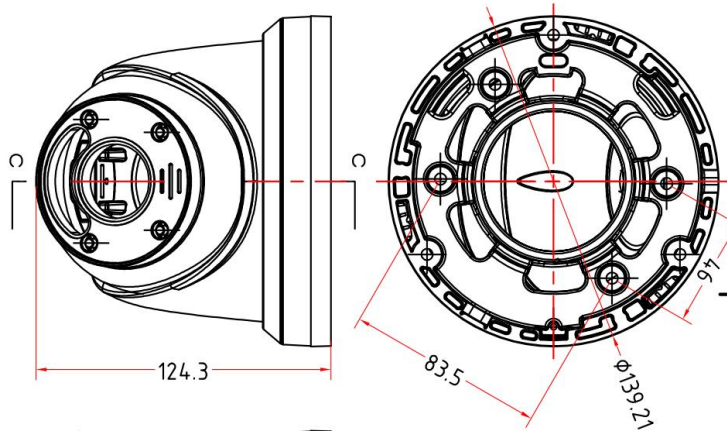

General

Network Port	1-RJ45, 100Mbps
Power Supply	12 VDC ± 10%
POE	802.3af/at 48V
Power Consumption	< 10 W
Operating Temp.	-30°C-(+60)°C, 10%-90%RH

IPY-D361203LDS2

12MP Moto Lens Smart Dual Light Two Way Audio SD slot Turret IP POE Camera

■ Available Model

IPY-D361203LDS

■ Dimension

■ Accessory

■ Optional

Uin Technology Co., Ltd.

+86-871 63586112

www.uin-tech.com