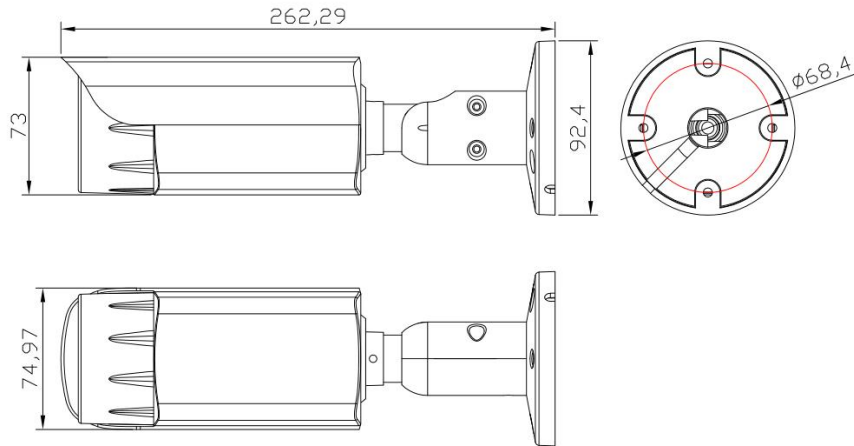

IPY-B921203LS

12MP Moto Lens Smart Dual Light Built in Mic Turret IP POE Camera

■ Available Model

IPY-B921203LS

■ Dimension

■ Accessory

■ Optional

Uin Technology Co., Ltd.