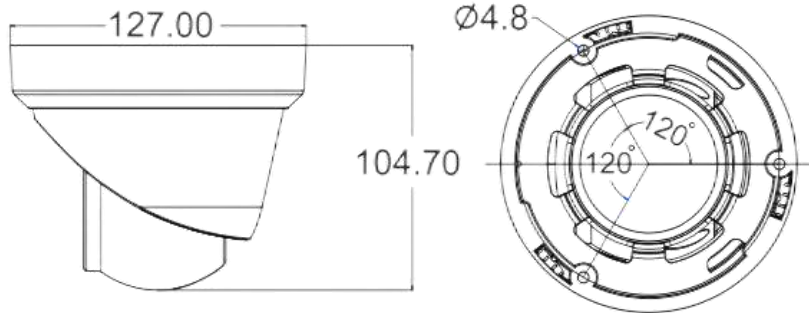

IPY-D368LDS2(B)

8 MP Dual LED (IR & Color Vu) Fixed Turret Network Camera
Two way audio, Memory Slot

■ Available Model

IPY-D368LDS2(B) (2.8/3.6mm)

■ Dimension

■ Accessory

■ Optional

ZJ-02