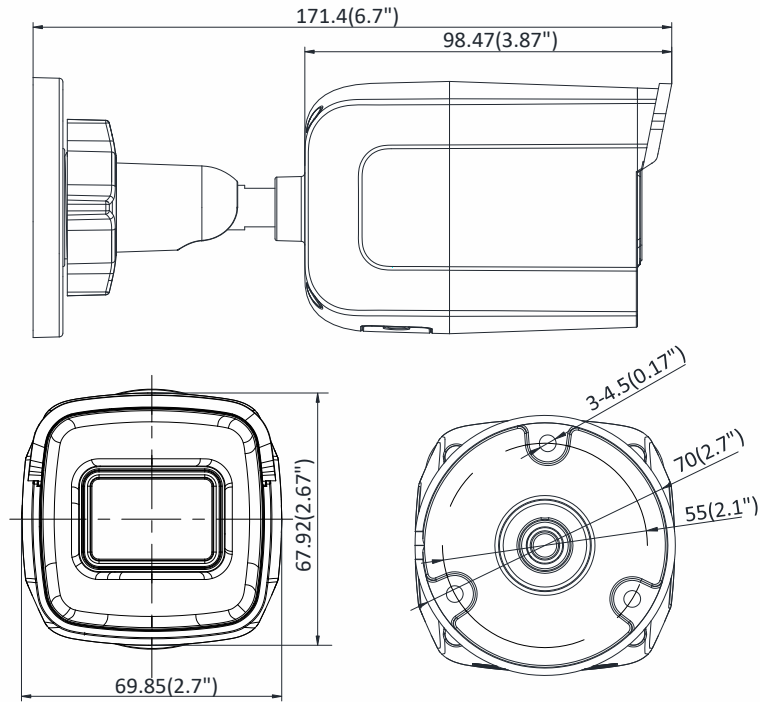

Dimension

Unit: mm (inch)

Accessory

Distributed by

HIKVISION®

Headquarters

No.555 Qianmo Road, Binjiang District,
Hangzhou 310051, China
T +86-571-8807-5998
overseasbusiness@hikvision.com

Hikvision USA
T +1-909-895-0400
sales.usa@hikvision.com

Hikvision Italy
T +39-0438-6902
info.it@hikvision.com

Hikvision Singapore
T +65-6684-4718
sg@hikvision.com

Hikvision Africa
T +27 (10) 0351172
sale.africa@hikvision.com

Hikvision Europe
T +31-23-55-42-770
info.eu@hikvision.com

Hikvision France
T +33(0)1-85-330-450
info.fr@hikvision.com

Hikvision Oceania
T +61-2-8599-4233
salesau@hikvision.com

Hikvision Hong Kong
T +852-2151-1761

Hikvision Middle East
T +971-4-8816086
salesme@hikvision.com

Hikvision Spain
T +34-91-737-16-55
info.es@hikvision.com

Hikvision Canada
T +1-909-895-0400
sales.usa@hikvision.com

Hikvision Russia
T +7-495-669-67-99
saleru@hikvision.com

Hikvision Poland
T +48-22-460-01-50
poland@hikvision.com

Hikvision Korea
T +82-31-731-8841
sales.korea@hikvision.com

Hikvision India
T +91-22-28469900
sales@pramahikvision.com

Hikvision UK
T +01628-902140
support.uk@hikvision.com

Hikvision Brazil
T +55 11 3318-0050
Latam.support@hikvision.com