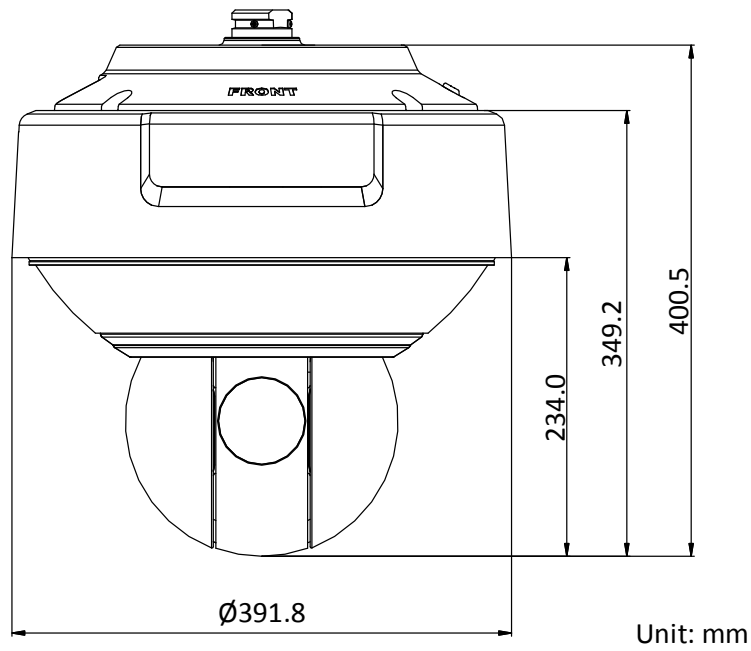

Dimensions

Accessory

Optional

DS-1603ZJ-P
Wall Mounting Bracket

DS-1603ZJ-Pole-P
Vertical Pole Mounting
Bracket