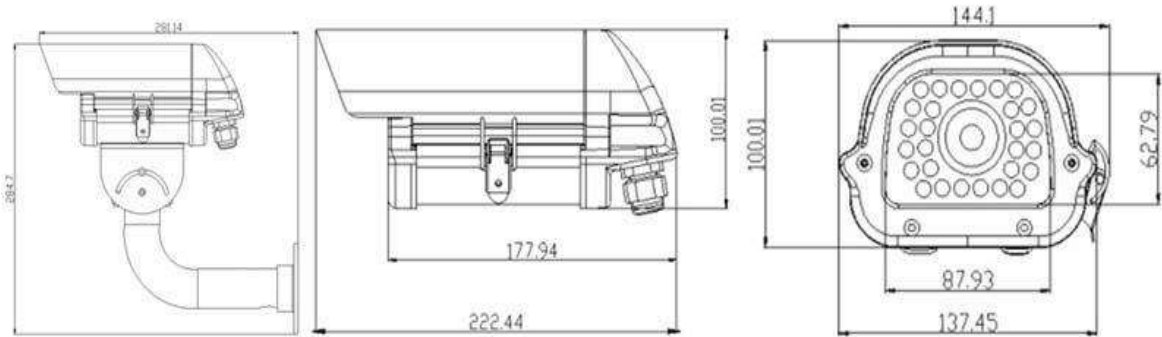

### General

Network Port	1-RJ45, 100Mbps,POE optional
Power Supply	12 VDC ± 10%
Power Consumption	<15W, heater ON
Operating Temp.	-30°C-(+70)°C, 10%-90%RH

\* Product specifications may change without prior notice.

### ■ Dimension