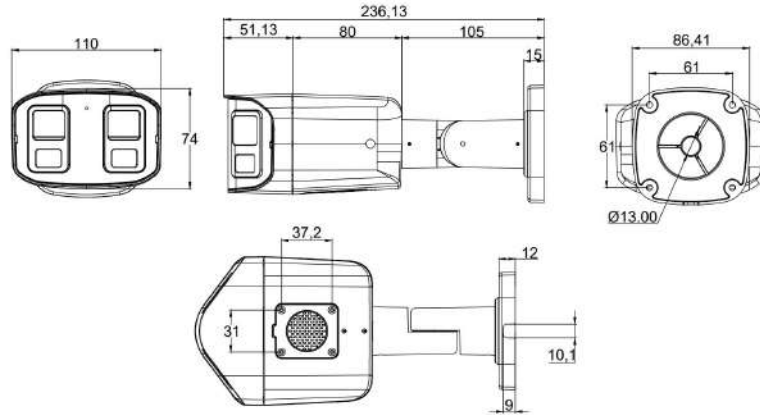

General

Network Port	1-RJ45, 100Mbps,POE optional
Power Supply	12 VDC ± 10%
Power Consumption	<10W
Operating Temp.	-30°C-(+60)°C, 10%-90%RH

IPY-P2T4LDS2

4MP dual-lens dual-light Two-way Audio
Human Detection IP Camera

■ Available Model

IPY-P2T4LDS2 IPY-P2T8LDS2

■ Dimension

■ Accessory

■ Optional

Uin Technology Co., Ltd.

+86-871 63586112

www.uin-tech.com