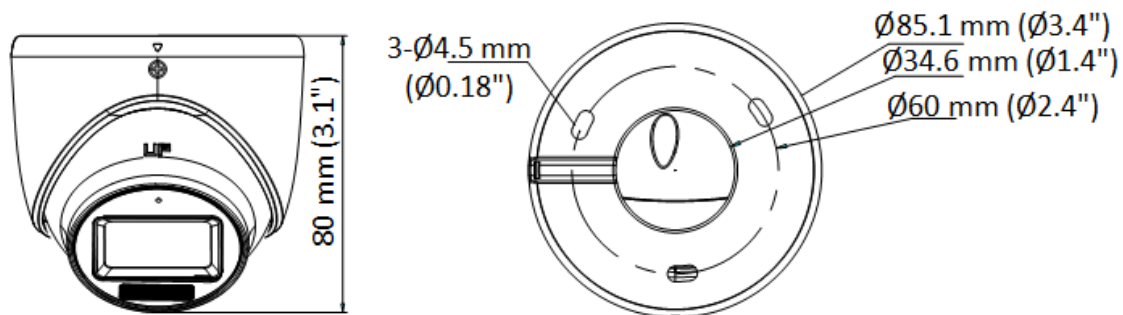

▪ Specification

Camera	
Image Sensor	3K CMOS
Max. Resolution	2960 (H) × 1665 (V)
Min. Illumination	0.01 Lux @ (F1.6, AGC ON), 0 Lux with IR
Shutter Time	PAL: 1/25 s to 1/50, 000 s; NTSC: 1/30 s to 1/50, 000 s
Day & Night	ICR
Angle Adjustment	Pan: 0 to 360°, Tilt: 0 to 75°, Rotation: 0 to 360°
Signal System	PAL/NTSC
Lens	
Lens Type	2.8 mm and 3.6 mm fixed focal lens
Focal Length & FOV	2.8 mm, horizontal FOV: 104.9°, vertical FOV: 67.3°, diagonal FOV: 129.8° 3.6 mm, horizontal FOV: 81.3°, vertical FOV: 50.7°, diagonal FOV: 102.4°
Lens Mount	M12
Illuminator	
Supplement Light Type	White Light, IR
Supplement Light Range	IR : Up to 30 m White Light : Up to 20 m
Image	
Image Settings	Brightness, Sharpness, Smart IR
Frame Rate	TVI: 3K@20 fps, 4 MP@25 fps/30 fps, 1080p@25 fps/30 fps AHD: 5 MP@20 fps, 4 MP@25 fps/30 fps CVI: 4 MP@25 fps/30 fps CVBS: PAL/NTSC
Day/Night Mode	Auto/Color/BW (Black and White)
Wide Dynamic Range (WDR)	Digital WDR
Image Enhancement	DWDR/BLC/HLC/Global
White Balance	Auto/Manual
AGC	Yes
Interface	
Video Output	Switchable TVI/AHD/CVI/CVBS
General	
Material	Metal
Dimension	80 mm × Ø85.1 mm (3.1" × Ø3.4")
Weight	Approx. 300 g (0.66 lb.)
Operating Condition	-40 °C to 60 °C (-40 °F to 140 °F), humidity: 90% or less (non-condensation)
Communication	HIKVISION-C
Language	English
Power Supply	12 VDC ± 25% *You are recommended to use one power adapter to supply the power for one camera.
Consumption	Max. 2.9 W
Approval	
Protection	IP67

▪ **Available Model**

DS-2CE76K0T-LMFS(2.8mm)

DS-2CE76K0T-LMFS(3.6mm)

▪ **Dimension**

▪ **Accessory**

▪ **Optional**

DS-1275ZJ-SUS Vertical Pole Mount	DS-1272ZJ-110-TRS Wall Mount	DS-1280ZJ-XS Junction Box	DS-1276ZJ-SUS Corner Mount
			
			