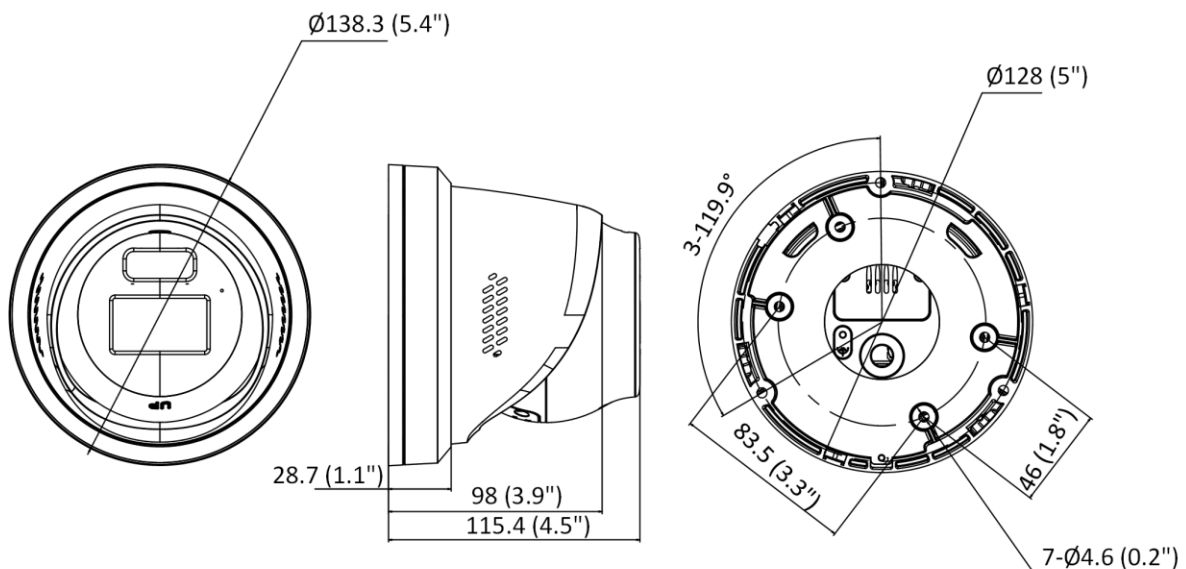

This model has NO SPECIFIC PROTECTION.

Level	Description
Top-level protection	Hikvision products at this level are equipped for use in areas where professional anti-corrosion protection is a must. Typical application scenarios include coastlines, docks, chemical plants, and more.
Moderate protection	Hikvision products at this level are equipped for use in areas with moderate anti-corrosion demands. Typical application scenarios include coastal areas about 2 kilometers (1.24 miles) away from coastlines, as well as areas affected by acid rain.
No specific protection	Hikvision products at this level are equipped for use in areas where no specific anti-corrosion protection is needed.

Dimension

Unit: mm (inch)

Accessory

Optional

DS-1273ZJ-140 Wall Mount	DS-1276ZJ-SUS Corner Mount	DS-1275ZJ-SUS Vertical Pole Mount	DS-1271ZJ-140 Pendant Mount	DS-1273ZJ-140B Wall Mount
DS-1280ZJ-PT6 Junction Box