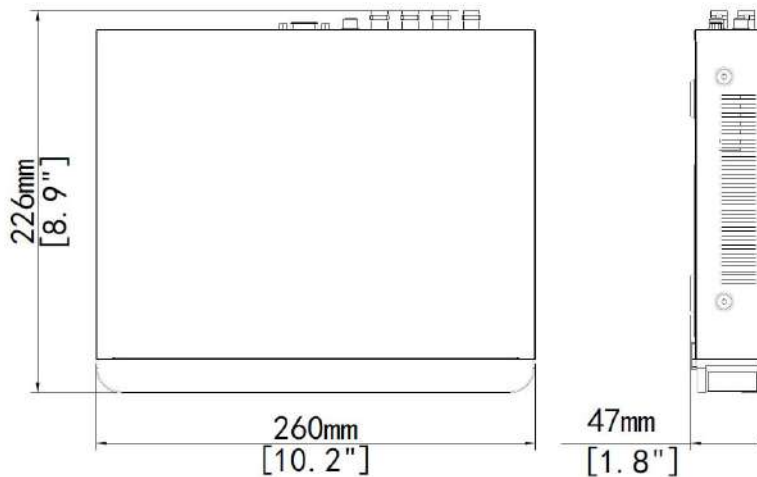

* Product specifications may change without prior notice.

UIN-XVR3104-G3/ XVR3108-G3

4/8-ch 1-SATA 5MP XVR

■ Available Model

UIN-XVR3104-G3

UIN-XVR3108-G3

■ Rear Panel

■ Dimension