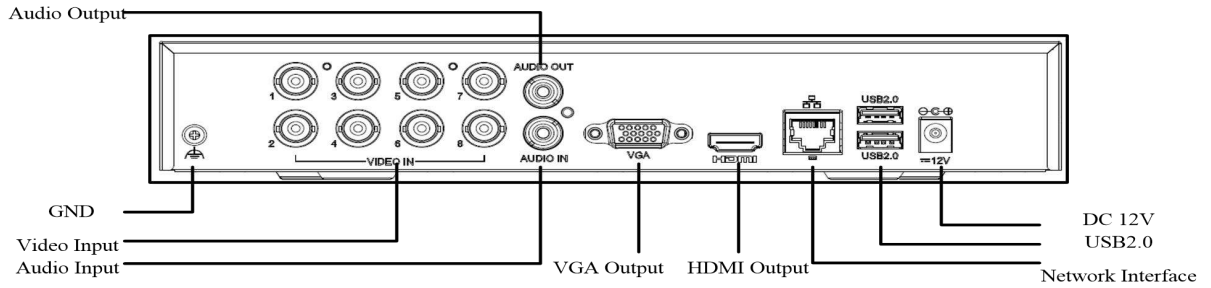

* Product specifications may change without prior notice.

UIN-XVR3104-G3/ XVR3108-G3

4/8-ch 1-SATA 5MP XVR

■ Available Model

UIN-XVR3104-G3

UIN-XVR3108-G3

■ Rear Panel

■ Dimension