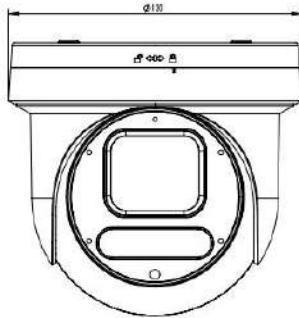

IPY-Z24805LDS2

8MP Human and Vehicle Detection IR&Warm light IP PTZ dome camera

■ Available Model

IPY-Z24605LDS2 (2.7-13.5mm)

IPY-Z24805LDS2 (2.7-13.5mm)

■ Dimension