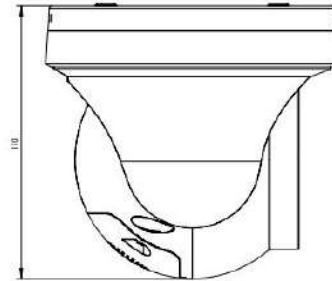

Lens

Focal length	2.7-13.5 mm AF
Zoom	5x optical zoom

PTZ

Pan/Tilt Range	Pan: 0° ~ 280°; Tilt: 0° ~ 90°
Preset Point	10
Control Speed	Pan: 15° /s; Tilt: 15° /s
Guard Position	Support
Power-off Recovery	Support

* Product specifications may change without prior notice.

IPY-Z24805LDS2

8MP Human and Vehicle Detection IR&Warm light IP PTZ dome camera

■ Available Model

IPY-Z24605LDS2 (2.7-13.5mm)

IPY-Z24805LDS2 (2.7-13.5mm)

■ Dimension

■ Accessory

■ Optional

Uin Technology Co., Ltd.

+86-871 63586112

www.uin-tech.com

4F,Block 7 Lijincheng High Tech Garden,Longhua District,Shenzhen China