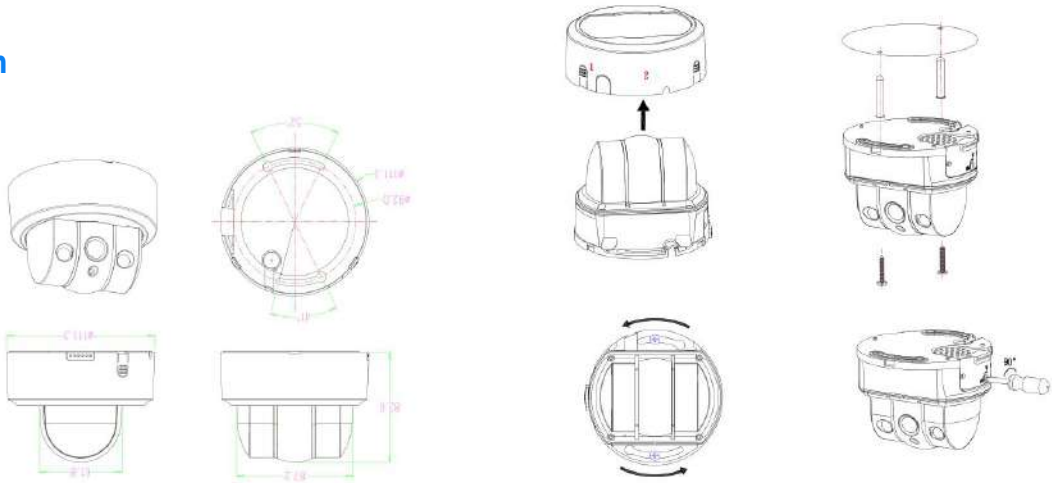

TYY-D285DS2

5MP Tuya 2.4G Wi-Fi camera

■ Available Model

TYY-D285DS2 (2.8/3.6mm)

■ Dimension

■ Accessory

■ Optional