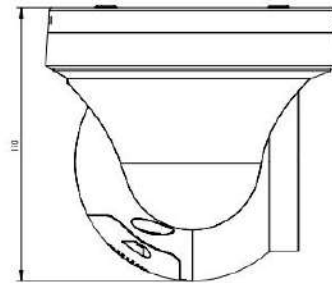

IR&warm lightLed

Led	4pcsarrayIR&warm Led
Distance	40 m (IR), 30 m (warm light)

Lens

Focal length	2.7-13.5 mm AF
Zoom	5x optical zoom

PTZ

Pan/Tilt Range	Pan: 0° ~ 280°; Tilt: 0° ~ 90°
Preset Point	10
Control Speed	Pan: 15° /s; Tilt: 15° /s
Guard Position	Support
Power-off Recovery	Support

* Product specifications may change without prior notice.

IPY-Z24605LDS2

6MP Human and Vehicle Detection IR&Warm light IP PTZ dome camera

■ Available Model

IPY-Z24605LDS2 (2.7-13.5mm)

IPY-Z24805LDS2 (2.7-13.5mm)

■ Dimension

■ Accessory

■ Optional

Uin Technology Co., Ltd.

+86-871 63586112

www.uin-tech.com

4F,Block 7 Lijincheng High Tech Garden,Longhua District,Shenzhen China