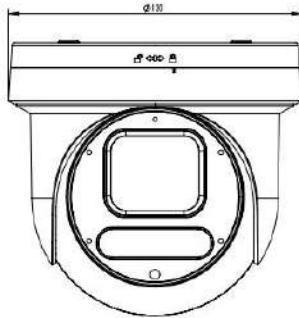

IPY-Z24605LDS2

6MP Human and Vehicle Detection IR&Warm light IP PTZ dome camera

■ Available Model

IPY-Z24605LDS2 (2.7-13.5mm)

IPY-Z24805LDS2 (2.7-13.5mm)

■ Dimension