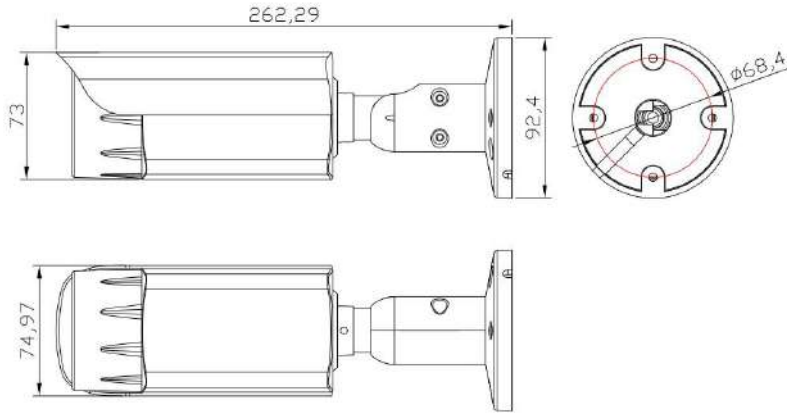

* Product specifications may change without prior notice.

IPY-B92805DS

8 MP Built-in Mic Zoom 5X Varifocal Fixed Bullet Network Camera

■ Available Model

IPY-B92805DS (2.7-13.5mm)

■ Dimension

■ Accessory

■ Optional