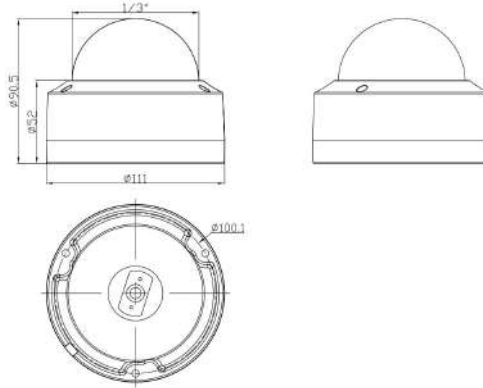

### General

language	English/Chinese/Russian/German/Italian/Korean/Turkish/Pakistan
Network Port	1-RJ45, 100Mbps,PoE48V in
Power Supply	12 VDC ± 10%
Power Consumption	<8W
Operating Temp.	-30°C-(+60)°C, 10%-90%RH
Housing Material	Aluminum Metal

### ■ Dimension