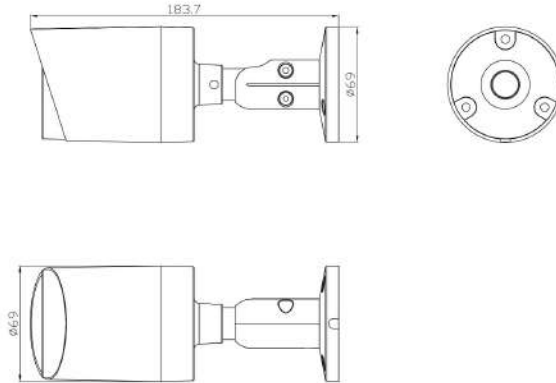

IR Led

IR Led	2pcs Array IR Led
IR Distance	20-30 M

Lens

Focal length	2.8/3.6mm fixed
--------------	-----------------

Optional Function

POE, Audio, etc.

Network Services

Protocol	HTTP(S)/RTSP/RTMP/FTP/NFS/SMTP/DHCP/NTP, etc.
P2P	Yes
Web	IE , Firefox 32bit ESR, etc.
Media	CMS, Android, IOS
ONVIF	17.06 compatible

IPY-B715S IPY-B716S IPY-B718S (2.8/3.6mm)

■ Dimension

■ Accessory

■ Optional

JB-06

Uin Technology Co., Ltd.

+86-871 63586112

www.uin-tech.com