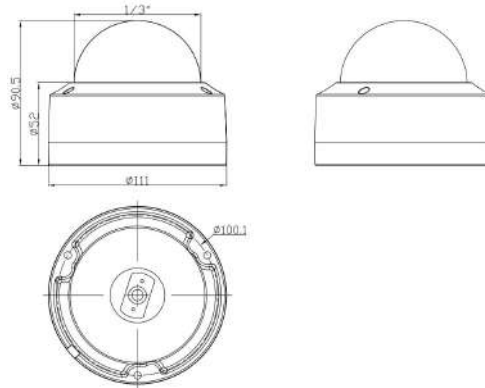

IR Led

IR Led	18pcs SMD IR Led
IR Distance	20-30M

Lens

Focal length	2.8/3.6mm Fixed lens
Zoom	--

Optional Function

PoE

Network Services

Protocol	HTTP/RTSP/FTP/SMTP/DHCP/NTP/NFS, etc.
P2P	Yes
Web	IE , Firefox (32bit esr), etc.
Media	CMS, Android, IOS
ONVIF	17.06 compatible

12 MP Built-in Mic Dome Network Camera

■ Available Model

IIIPY-D2512S (2.8/3.6mm)

■ Dimension

■ Accessory

■ Optional

JZ-03

JB-07