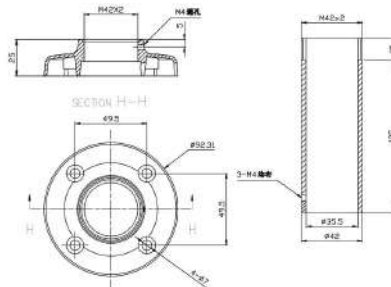

IR Led

IR Led	10pcsarrayIR Led
IR Distance	100-120M

Lens

Focal length	4.7-94mm
IRIS	F1.6-3.5
View angle	64 - 2.9 °
Zoom	20x optical zoom

Optional Function

High power PoE+

PTZ

Pan/Tilt Range	Pan: 0° ~ 360°; Tilt: 0° ~ 90°
Preset Point	128
Control Speed	Pan: 0.5° ~40° /s; Tilt: 0.5° ~40° /s

General

Network Port	1-RJ45, 100Mbps,PoE 48V in
Power Supply	12 VDC ± 10%2A
Power Consumption	<22W
Operating Temp.	-30°C-(+60)°C, 10%-90%RH
Size	5inch

IPY-Z50620SHVT

6 MP 20X PTZ IR Network Camera

Available Model

IPY-Z50620SHVT (Zoom 20X)

Dimension

Accessory

Optional

ZJ-02

JB-06

Ceiling mount: (optional)

Uin Technology Co., Ltd.