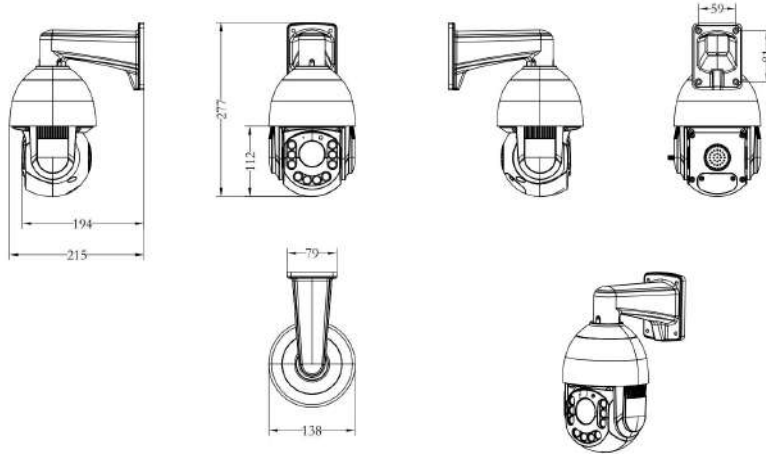

IR Led

IR Led	10pcsarrayIR Led
IR Distance	100-120M

Lens

Focal length	4.7-94mm
IRIS	F1.6-3.5
View angle	64 - 2.9 °
Zoom	20x optical zoom

Optional Function

High power PoE+

PTZ

Pan/Tilt Range	Pan: 0° ~ 360°; Tilt: 0° ~ 90°
Preset Point	128
Control Speed	Pan: 0.5° ~40° /s; Tilt: 0.5° ~40° /s

General

Network Port	1-RJ45, 100Mbps,PoE 48V in
Power Supply	12 VDC ± 10%2A
Power Consumption	<22W
Operating Temp.	-30°C-(+60)°C, 10%-90%RH
Size	5inch

IPY-Z50620SHVT

6 MP 20X PTZ IR Network Camera

Available Model

IPY-Z50620SHVT (Zoom 20X)

Dimension

Accessory

Optional

ZJ-02

JB-06

Ceiling mount: (optional)

Uin Technology Co., Ltd.