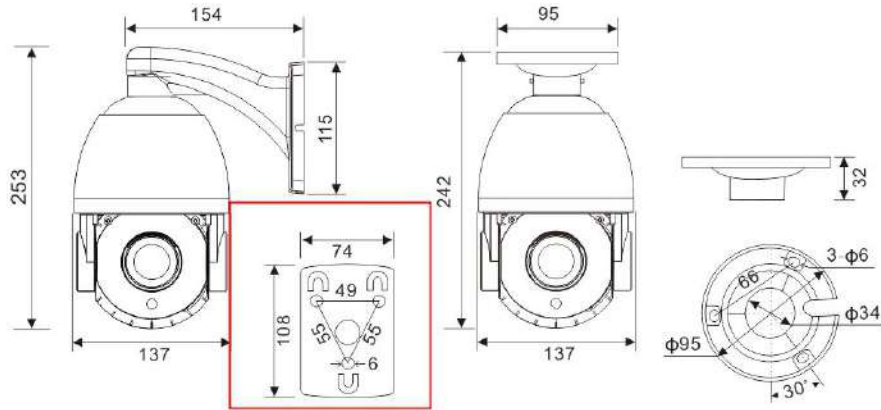

### General

Language	English/Chinese/Russian/German/Italian/Korean/Turkish/Pakistan
Network Port	1-RJ45, 100Mbps, PoE+ 48V in
Power Supply	12 VDC ± 10% 2A
Power Consumption	< 22 W
Operating Temp.	-20°C-(+60)°C, 10%-90%RH
Housing Material	Aluminum Metal 2.4Kg

### ■ Dimension