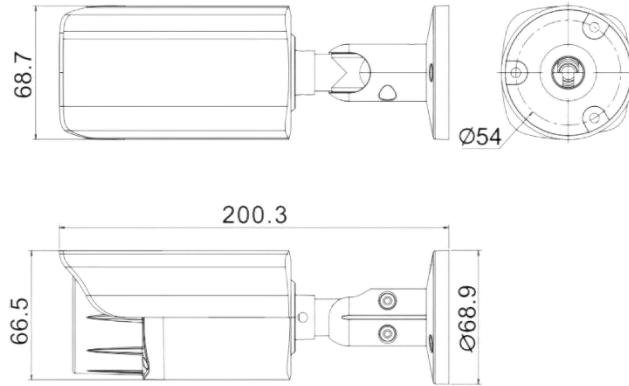

IPY-B916LDS2

6 MP Dual LED (IR & Color Vu) Fixed Bullet Network Camera

■ Available Model

IPY-B915LDS2 IPY-B916LDS2 IPY-B918LDS2 (2.8/3.6mm)

■ Dimension