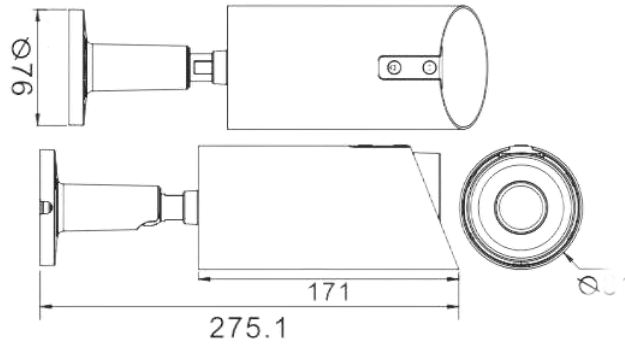

* Product specifications may change without prior notice.

IPY-B728VUS

8 MP Full Color Fixed Bullet Network Camera

■ Available Model

IPY-B725VUS IPY-B728VUS (2.8/3.6mm)

■ Dimension

■ Accessory

■ Optional