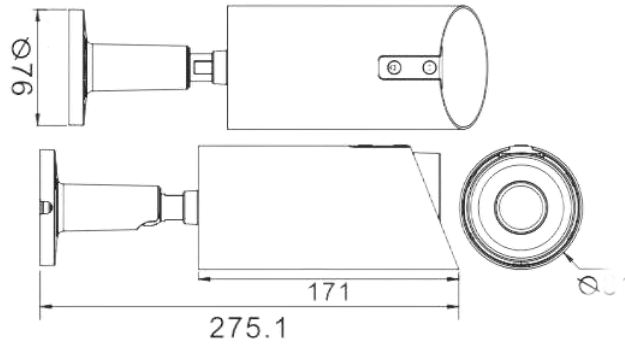

### General

language	English/Chinese/Russian/German/Italian/Korean/Turkish/Pakistan
Network Port	1-RJ45, 100Mbps,PoE48V in
Power Supply	12 VDC ± 10%
Power Consumption	<10W
Operating Temp.	-30°C-(+60)°C, 10%-90%RH
Housing Material	Aluminum Metal

### ■ Dimension