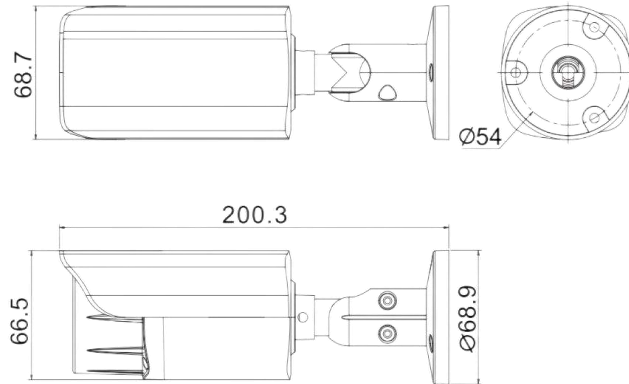

IPY-B915LDS2

5 MP Dual LED (IR & Color Vu) Fixed Bullet Network Camera

■ Available Model

IPY-B915LDS2 IPY-B918LDS2 (2.8/3.6mm)

■ Dimension