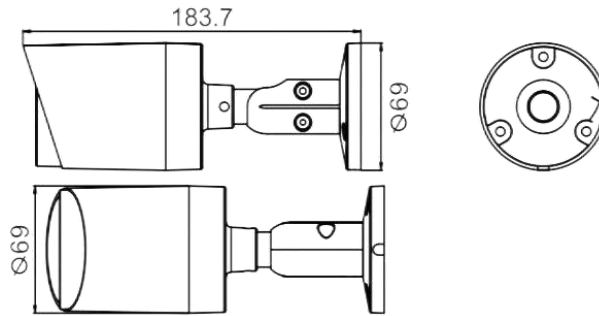

### General

language	English/Chinese/Russian/German/Italian/Korean/Turkish/Pakistan
Network Port	1-RJ45, 100Mbps,PoE48V in
Power Supply	12 VDC ± 10%
Power Consumption	<8 W
Operating Temp.	-30°C-(+60)°C, 10%-90%RH
Housing Material	Aluminum Metal

### ■ Dimension