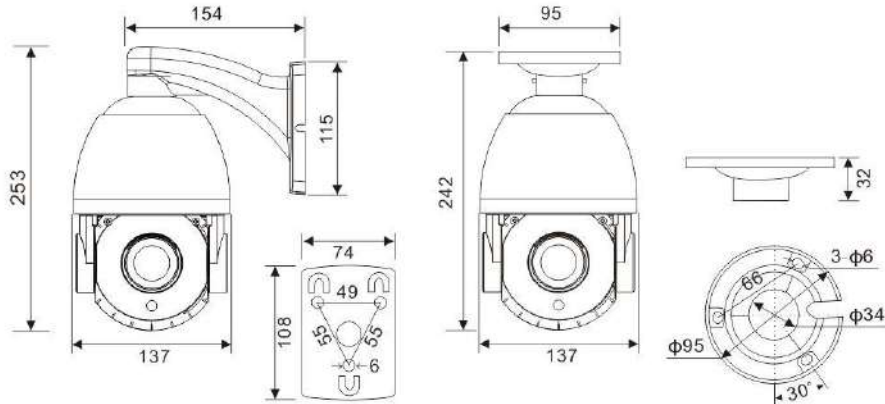

IR Led

IR Led	6pcsarrayIR&warm Led + 2pcs array IR Led
IR Distance	60-80M
Warm Led distance	40-50 M

Lens

Focal length	4.7-94mm
IRIS	F1.6-3.5
View angle	64 - 2.9 °
Zoom	20x optical zoom

Optional Function

High power PoE

* Product specifications may change without prior notice.

IPY-Z45820LS2

8 MP 4.5-inch 20X Dual LED (IR & Color Vu) Network Speed Dome

■ Available Model

IPY-Z45820LS2 (4.7-94mm)

■ Dimension

■ Accessory

■ Optional