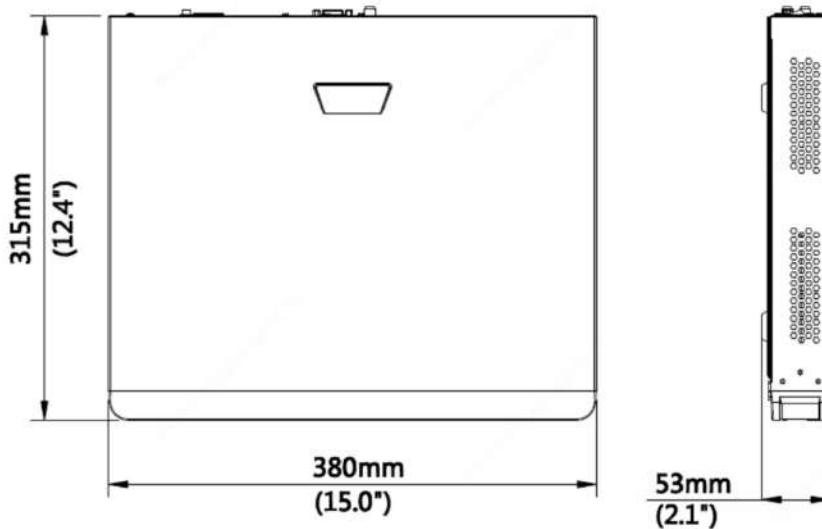

Uin Technology Co., Ltd.

+86-871 63586112

www.uin-tech.com

4F,Block 7 Lijincheng High Tech Garden,Longhua District,Shenzhen China