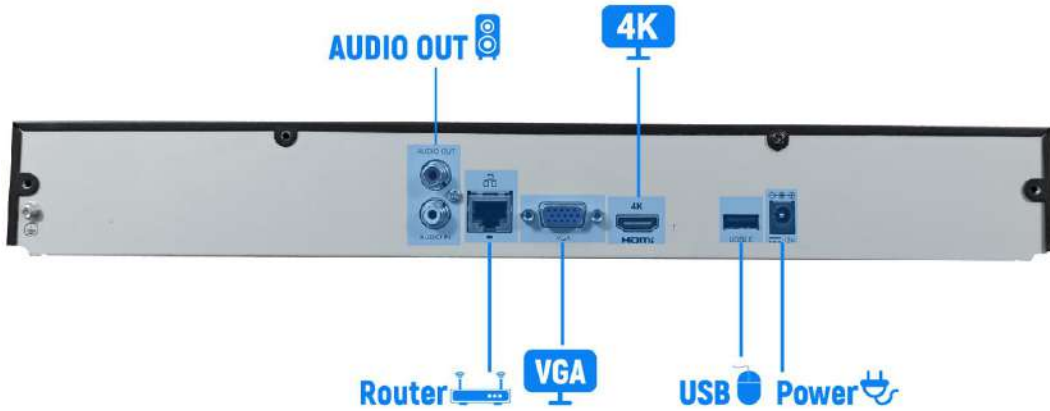

UIN-NVR3232

32-ch 2-SATA Ultra 265/H.265/H.264 NVR

■ Available Model

UIN-NVR3232

■ Rear Panel

■ Dimension