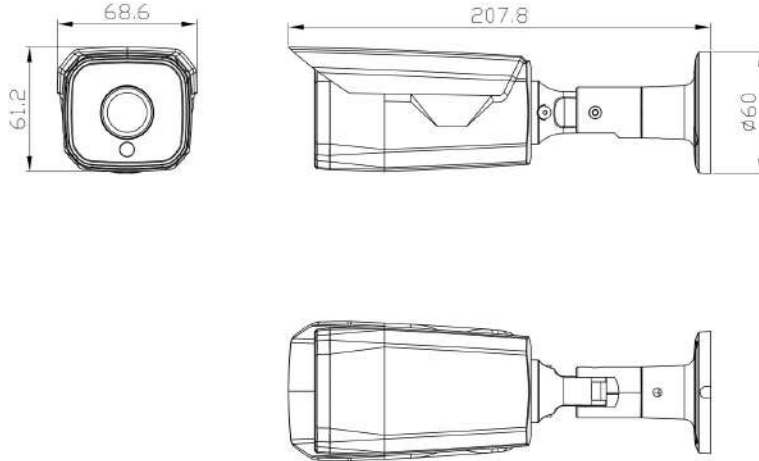

### General

Language	English/Chinese/Russian/German/Italian/Korean/Turkish/Pakistan
Network Port	1-RJ45, 100Mbps, PoE 48V in
Power Supply	12 VDC ± 10%
Power Consumption	< 8 W
Operating Temp.	-30°C-(+60)°C, 10%-90%RH
Housing Material	Aluminum Metal

### ■ Dimension