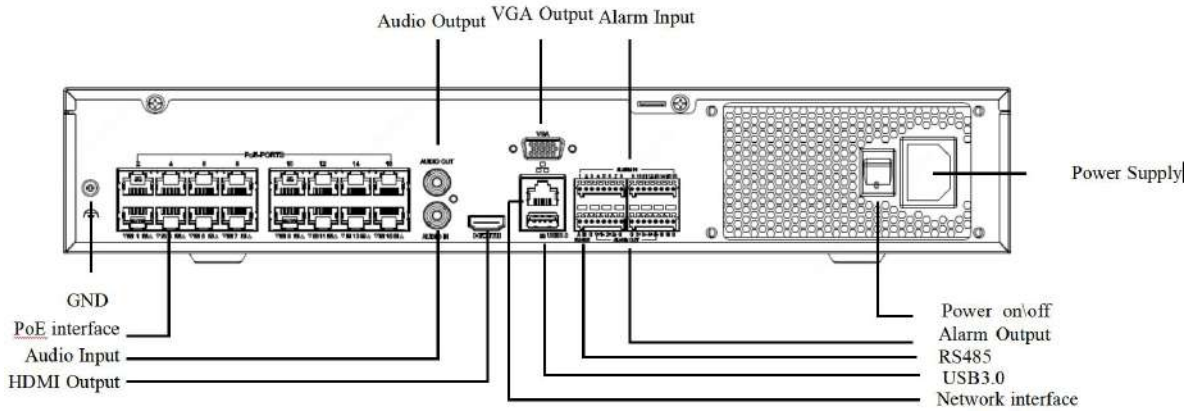

UIN-NVR3432-P16-V2

32-ch 4-SATA Ultra 265/H.265/H.264 PoE NVR

■ Specification

Model	UIN-NVR3416-P16-V2	UIN-NVR3432-P16-V2
Video/Audio Input		
IP Video Input	16-ch	32-ch
Two-way Audio Input		1-ch, RCA
Network		
Incoming Bandwidth		160Mbps
Outgoing Bandwidth		64Mbps
Remote Users		128
Protocols		P2P, UPnP, NTP, DHCP, PPPoE
Video/Audio Output		
HDMI/VGA Output	HDMI:4K (3840x2160@30), 1920X1080@60, 1920X1080@50, 1600X1200@60, 1280X1024@60, 1280X720@60,1024X768@60 VGA:1920X1080@60, 1920X1080@50, 1280X1024@60, 1280X720@60, 1024X768@60	
Recording Resolution	8MP/6MP/5MP/4MP/3MP/1080p/960p/720p/D1/2CIF/CIF	
Audio Output		1-ch, RCA
Synchronous Playback	16-ch	32-ch
Corridor Mode Screen	3/4/5/7/9/10/12/16	3/4/5/7/9/10/12/16/32
Decoding		
Decoding format	Ultra265/H.265/H.264	
Live view/Playback	8MP/6MP/5MP/4MP/3MP/1080p/960p/720p/D1/2CIF/CIF	
Capability	2x4K@30,4x4MP@30,5x3MP@30,8x1080P@30,16x720P@30	2x4K@30,4x4MP@30,5x3MP@30,8x1080P@30,16 x 720P@30, 32 x D1@30
Hard Disk		
SATA	4 SATA interfaces	
Capacity	Up to 10TB for each disk	
External Interface		
Network Interface	1 RJ-45 10M/100M/1000M self-adaptive Ethernet Interface	
USB Interface	Front panel: 1 x USB2.0, Rear panel: 1 x USB3.0	
Serial Interface	1 x RS485	
Alarm In	16-ch	
Alarm Out	4-ch	
PoE		
Interface	16 RJ-45 10M/100M/100M self-adaptive Ethernet Interface	
Max Power	Max30Wforsingleport Max240Wintotal	
Supported Standard	IEEE 802.3af/at	
General		
Power Supply	100 ~ 240 V AC Power Consumption: ≤15W(without HDD)	
Working Environment	-10°C~+ 55°C (+14°F~+131°F), Humidity ≤ 90% RH (non-condensing)	
Dimensions (W×D×H)	400mm ×362mm × 74mm (15.7" × 14.2" ×2.9")	

* Product specifications may change without prior notice.

UIN-NVR3432-P16-V2

32-ch 4-SATA Ultra 265/H.265/H.264 PoE NVR

Available Model

UIN-NVR3432-P16-V2

Rear Panel

Dimension

Uin Technology Co., Ltd.