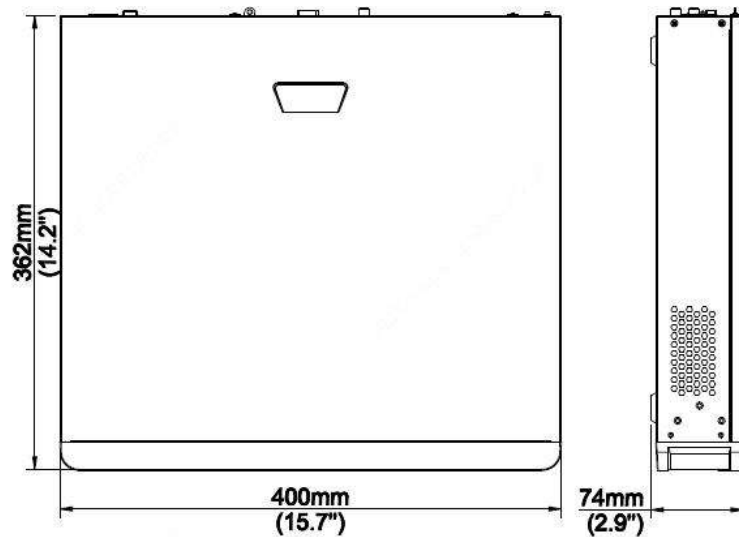

UIN-NVR3432-P16-V2

32-ch 4-SATA Ultra 265/H.265/H.264 PoE NVR

■ Specification

Model	UIN-NVR3416-P16-V2	UIN-NVR3432-P16-V2
Video/Audio Input		
IP Video Input	16-ch	32-ch
Two-way Audio Input		1-ch, RCA
Network		
Incoming Bandwidth		160Mbps
Outgoing Bandwidth		64Mbps
Remote Users		128
Protocols		P2P, UPnP, NTP, DHCP, PPPoE
Video/Audio Output		
HDMI/VGA Output	HDMI:4K (3840x2160@30), 1920X1080@60, 1920X1080@50, 1600X1200@60, 1280X1024@60, 1280X720@60,1024X768@60 VGA:1920X1080@60, 1920X1080@50, 1280X1024@60, 1280X720@60, 1024X768@60	
Recording Resolution	8MP/6MP/5MP/4MP/3MP/1080p/960p/720p/D1/2CIF/CIF	
Audio Output		1-ch, RCA
Synchronous Playback	16-ch	32-ch
Corridor Mode Screen	3/4/5/7/9/10/12/16	3/4/5/7/9/10/12/16/32
Decoding		
Decoding format	Ultra265/H.265/H.264	
Live view/Playback	8MP/6MP/5MP/4MP/3MP/1080p/960p/720p/D1/2CIF/CIF	
Capability	2x4K@30,4x4MP@30,5x3MP@30,8x1080P@30,16x720P@30	2x4K@30,4x4MP@30,5x3MP@30,8x1080P@30,16 x 720P@30, 32 x D1@30
Hard Disk		
SATA	4 SATA interfaces	
Capacity	Up to 10TB for each disk	
External Interface		
Network Interface	1 RJ-45 10M/100M/1000M self-adaptive Ethernet Interface	
USB Interface	Front panel: 1 x USB2.0, Rear panel: 1 x USB3.0	
Serial Interface	1 x RS485	
Alarm In	16-ch	
Alarm Out	4-ch	
PoE		
Interface	16 RJ-45 10M/100M/100M self-adaptive Ethernet Interface	
Max Power	Max30Wforsingleport Max240Wintotal	
Supported Standard	IEEE 802.3af/at	
General		
Power Supply	100 ~ 240 V AC Power Consumption: ≤15W(without HDD)	
Working Environment	-10°C~+ 55°C (+14°F~+131°F), Humidity ≤ 90% RH (non-condensing)	
Dimensions (W×D×H)	400mm ×362mm × 74mm (15.7" × 14.2" ×2.9")	

* Product specifications may change without prior notice.

UIN-NVR3432-P16-V2

32-ch 4-SATA Ultra 265/H.265/H.264 PoE NVR

Available Model

UIN-NVR3432-P16-V2

Rear Panel

Dimension

Uin Technology Co., Ltd.