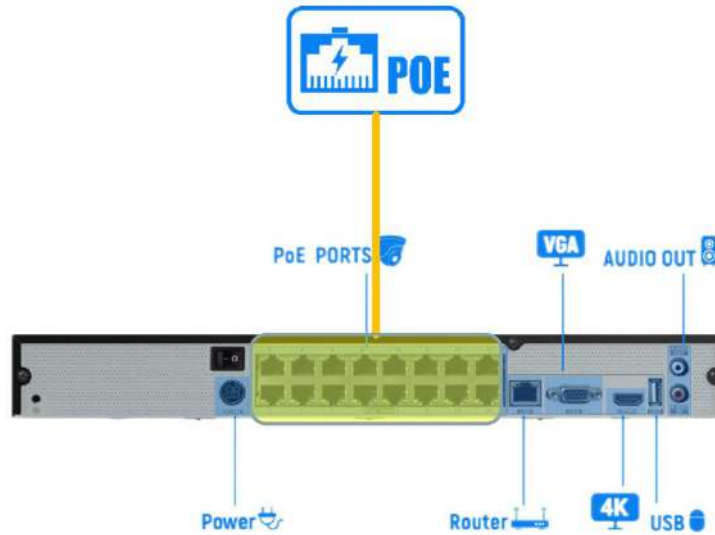

UIN-NVR3216-P16-Datasheet

16-ch 2-SATA Ultra 265/H.265/H.264 PoE NVR

■ Specification

Video/Audio Input	
IP Video Input	16-ch
Two-way Audio Input	1-ch, RCA
Network	
Incoming bandwidth	160Mbps
Outgoing bandwidth	96Mbps
Remote Users	128
Protocols	P2P, UPnP, NTP, DHCP, PPPoE
Video/Audio Output	
HDMI/VGA Output	HDMI:4K (3840x2160)@30, 1920x1080p@60, 1920x1080p@50, 1600x1200@60, 1280x1024@60, 1280x720@60, 1024x768@60VGA:1920x1080p@60, 1920x1080p@50, 1280x1024@60, 1280x720@60, 1024x768@60
Audio Output	1-ch, RCA
Recording Resolution	8MP/6MP/5MP/4MP/3MP/1080p/960p/720p/D1/2CIF/CIF
Synchronous Playback	16-ch
Corridor Mode Screen	3/4/5/7/9/10/12/16
Decoding	
Decoding format	Ultra265/H.265/H.264
Live view/Playback	8MP/6MP/5MP/4MP/3MP/1080p/960p/720p/D1/2CIF/CIF
Capability	1 x 4K@30, 1 x 6MP@30, 1 x 5MP@30, 2 x 4MP@30, 4 x 1080p@30, 8 x 720p@30, 16 x D1
Hard Disk	
SATA	2 SATA interface
Capacity	up to 10TB for each disk
External Interface	
Network Interface	1 RJ-45 10M/100M/1000M self-adaptive Ethernet Interface
USB Interface	Rear panel: 1 x USB2.0, Front panel: 1 x USB2.0
Alarm In	4-ch
Alarm Out	1-ch
PoE	
Interface	16 RJ-45 10M/100M self-adaptive Ethernet Interface
Max Power	Max 30W for single port Max 240W in total
Supported Standard	IEEE 802.3af/at
General	
Power Supply	220V AC Power Consumption: ≤9 W (without HDD)
Working Environment	-10°C~+ 55°C (+14°F~+131°F), Humidity ≤ 90% RH (non-condensing)
Dimensions (W×D×H)	380mm ×315mm × 53mm (15.0" × 12.4" ×2.1")
Weight (without HDD)	≤2.4kg (5.29lb)

* Product specifications may change without prior notice.

UIN-NVR3216-P16-Datasheet

16-ch 2-SATA Ultra 265/H.265/H.264 PoE NVR

■ Available Model

UIN-NVR3216-P16

■ Rear Panel

■ Dimension

Uin Technology Co., Ltd.