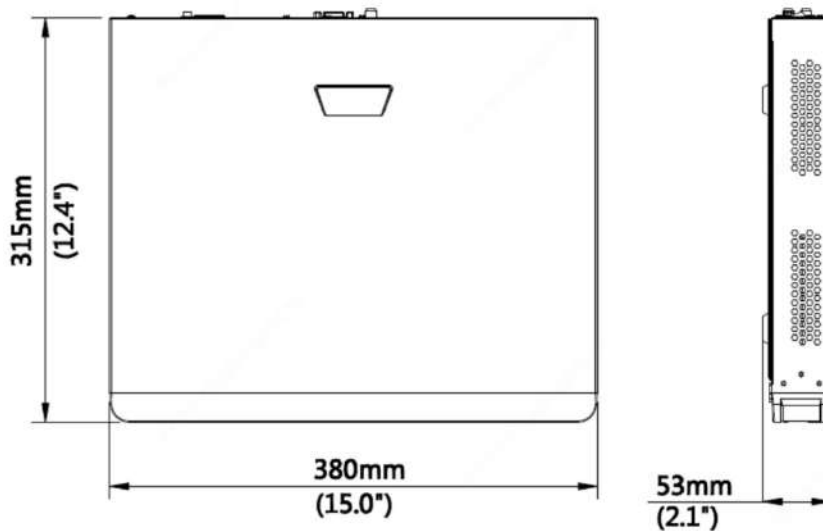

UIN-NVR3216-P16-Datasheet

16-ch 2-SATA Ultra 265/H.265/H.264 PoE NVR

■ Specification

Video/Audio Input	
IP Video Input	16-ch
Two-way Audio Input	1-ch, RCA
Network	
Incoming bandwidth	160Mbps
Outgoing bandwidth	96Mbps
Remote Users	128
Protocols	P2P, UPnP, NTP, DHCP, PPPoE
Video/Audio Output	
HDMI/VGA Output	HDMI:4K (3840x2160)@30, 1920x1080p@60, 1920x1080p@50, 1600x1200@60, 1280x1024@60, 1280x720@60, 1024x768@60VGA:1920x1080p@60, 1920x1080p@50, 1280x1024@60, 1280x720@60, 1024x768@60
Audio Output	1-ch, RCA
Recording Resolution	8MP/6MP/5MP/4MP/3MP/1080p/960p/720p/D1/2CIF/CIF
Synchronous Playback	16-ch
Corridor Mode Screen	3/4/5/7/9/10/12/16
Decoding	
Decoding format	Ultra265/H.265/H.264
Live view/Playback	8MP/6MP/5MP/4MP/3MP/1080p/960p/720p/D1/2CIF/CIF
Capability	1 x 4K@30, 1 x 6MP@30, 1 x 5MP@30, 2 x 4MP@30, 4 x 1080p@30, 8 x 720p@30, 16 x D1
Hard Disk	
SATA	2 SATA interface
Capacity	up to 10TB for each disk
External Interface	
Network Interface	1 RJ-45 10M/100M/1000M self-adaptive Ethernet Interface
USB Interface	Rear panel: 1 x USB2.0, Front panel: 1 x USB2.0
Alarm In	4-ch
Alarm Out	1-ch
PoE	
Interface	16 RJ-45 10M/100M self-adaptive Ethernet Interface
Max Power	Max 30W for single port Max 240W in total
Supported Standard	IEEE 802.3af/at
General	
Power Supply	220V AC Power Consumption: ≤9 W (without HDD)
Working Environment	-10°C~+ 55°C (+14°F~+131°F), Humidity ≤ 90% RH (non-condensing)
Dimensions (W×D×H)	380mm ×315mm × 53mm (15.0" × 12.4" ×2.1")
Weight (without HDD)	≤2.4kg (5.29lb)

* Product specifications may change without prior notice.

UIN-NVR3216-P16-Datasheet

16-ch 2-SATA Ultra 265/H.265/H.264 PoE NVR

■ Available Model

UIN-NVR3216-P16

■ Rear Panel

■ Dimension

Uin Technology Co., Ltd.