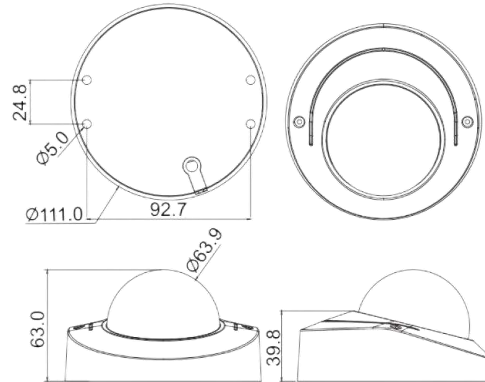

■ Specification

Camera	
Effective Pixels	1/2.8" 5MP IMX335CMOS
Electronic Shutter	2592(H)×1944(V)
Electronic Shutter	AUTO, 1/25s ~ 1/100000s
Min. Illumination	0.01Lux@F1.2(AGC ON), 0Lux IR on
Day/Night	Auto/Color/(B/W)/Timing
WDR	Digital WDR
White Balance	Auto/Manual
AGC/BLC/HLC	Support
DNR	2D/3DDNR
Other	Multi-lines OSD, MotionDetection,Privacy Mask, Mirror
Encode	
Video Standard	H.264/H.265
Video Resolution	Main Stream:25fps@5MP(2592x1944), 30fps@4MP(2592x1520)/3MP/1080P/720P Sub stream: 30fps@D1/VGA/360P/CIF, etc.
Video Bitrates	512Kbps - 8Mbps, VBR/CBR
Audio Standard	G.711-u/G.711-a
Built-in Mic	Yes
Smart Event	Human DetectionMotion Detection
IR Led	
IR Led	10pcs SMD IRLeds
IR Distance	10-15M
Lens	
Focal length	3.6mm fixed
Optional Function	
POE, Audio, etc.	
Network Services	
Protocol	HTTP/RTSP/FTP/NFS/SMTP/DHCP/NTP, etc.
P2P	Yes
Web	IE , Firefox 32bit ESR, etc.
Media	CMS, Android, IOS
ONVIF	17.06 compatible
General	
Network Port	1-RJ45, 100Mbps,POE optional
Power Supply	12 VDC ± 10%
Power Consumption	<5 W
Operating Temp.	-30°C-(+60)°C, 10%-90%RH

* Product specifications may change without prior notice.

IPY-D275S

5 MP Built-in Mic Fixed Dome Network Camera

■ Available Model

IIPY-D272S IPY-D275S (2.8/3.6mm)

■ Dimension

■ Accessory

■ Optional