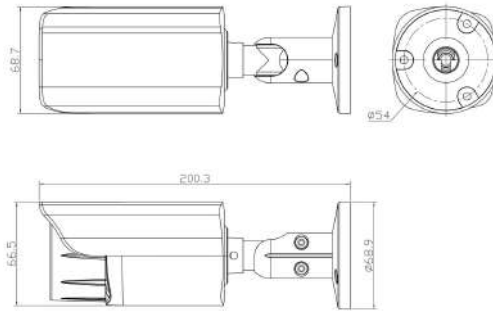

IPY-B918S

8 MP Built-in Mic Fixed Bullet Network Camera

■ Available Model

IPY-B915S IPY-B918S (2.8/3.6mm)

■ Dimension

■ Accessory

■ Optional

JB-06