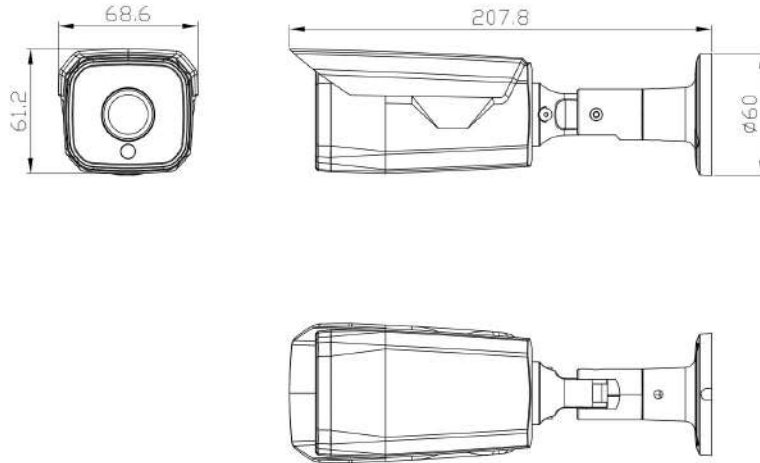

* Product specifications may change without prior notice.

IPY-B615S

5 MP Built-in Mic Fixed Bullet Network Camera

■ Available Model

IPY-B615S IPY-B618S (2.8/3.6mm)

■ Dimension

■ Accessory

■ Optional