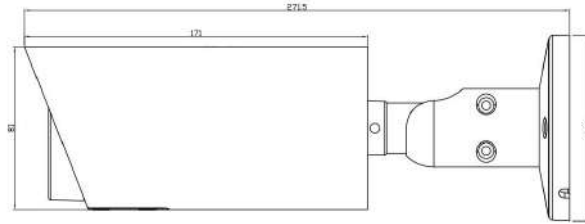

IPY-B72804DS

8 MP Built-in Mic Zoom 4X Varifocal Fixed Bullet Network Camera

■ Available Model

IPY-B72504DS IPY-B72804DS (2.8/3.6mm)

■ Dimension