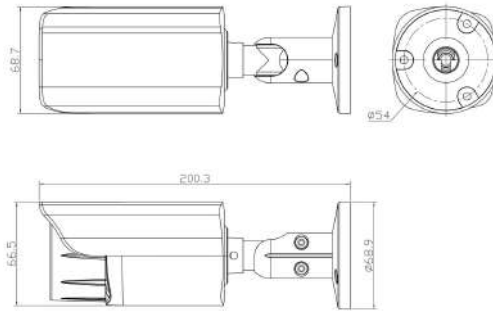

* Product specifications may change without prior notice.

IPY-B915S

5 MP Built-in Mic Fixed Bullet Network Camera

■ Available Model

IPY-B915S IPY-B918S (2.8/3.6mm)

■ Dimension

■ Accessory

■ Optional