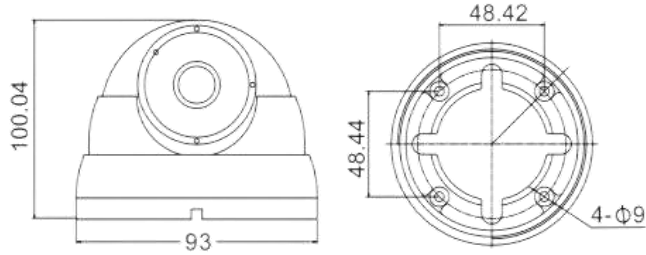

IPY-D315S

5 MP Built-in Mic Fixed Dome Network Camera

■ Available Model

IIPY-D314S IPY-D315S (2.8/3.6mm)

■ Dimension

■ Accessory

■ Optional

ZJ-03