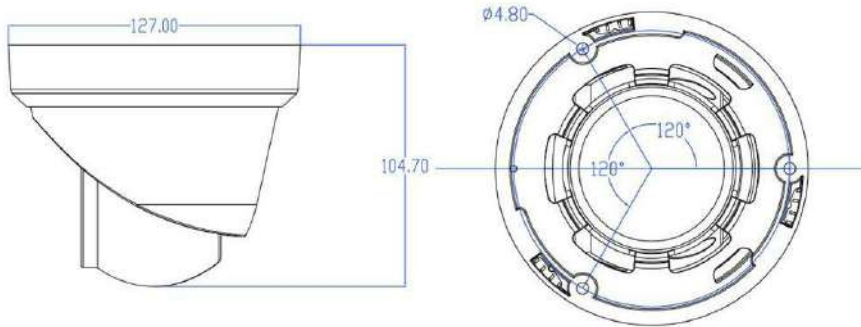

* Product specifications may change without prior notice.

IPY-D365S

5 MP Built-in Mic Fixed Dome Network Camera

■ Available Model

IPY-D365S IPY-D368S (2.8/3.6mm)

■ Dimension

■ Accessory

■ Optional