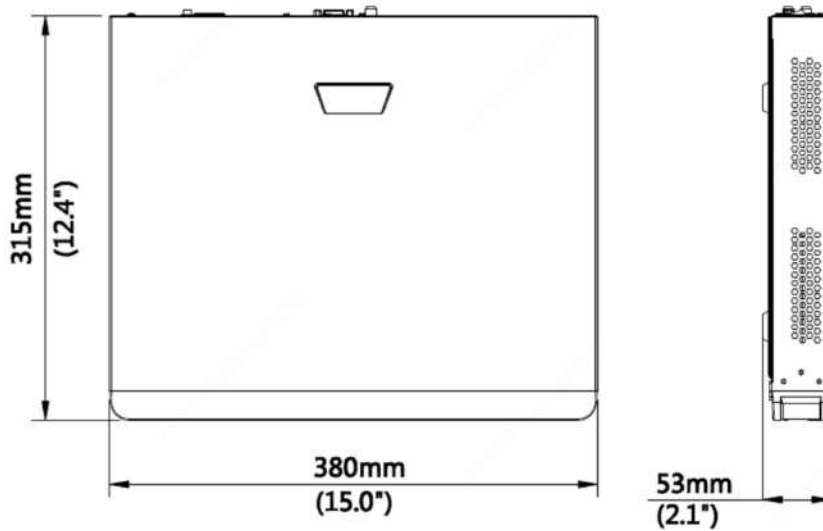

Uin Technology Co., Ltd.

+86-871 63586112

www.uin-tech.com

4F,Block 7 Lijincheng High Tech Garden,Longhua District,Shenzhen China