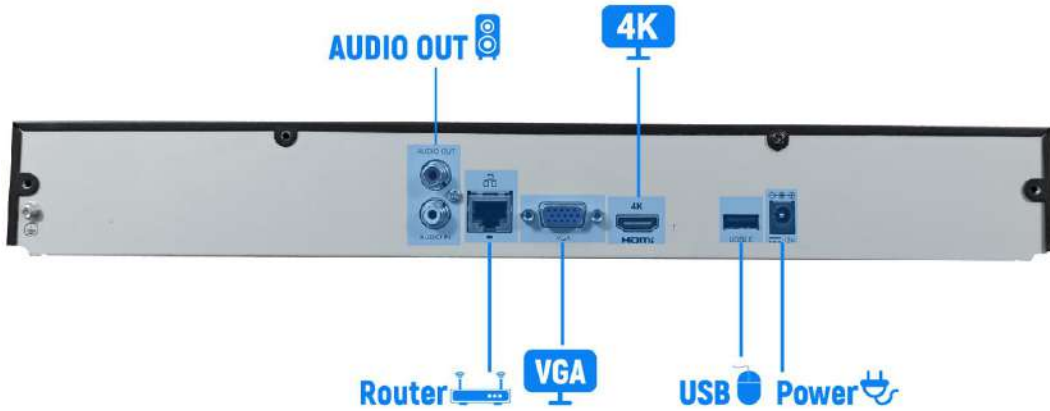

UIN-NVR3216

16-ch 2-SATA Ultra 265/H.265/H.264 NVR

■ Available Model

UIN-NVR3216

■ Rear Panel

■ Dimension