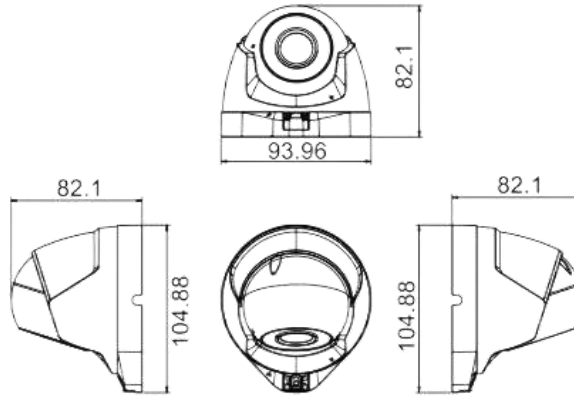

IPY-D338S

8 MP Built-in Mic Fixed Dome Network Camera

■ Available Model

IPY-D335S IPY-D338S (2.8/3.6mm)

■ Dimension

■ Accessory

■ Optional

JB-08