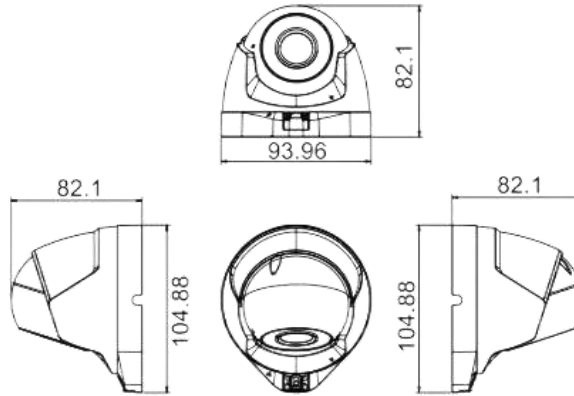

* Product specifications may change without prior notice.

IPY-D334S

4 MP Built-in Mic Fixed Dome Network Camera

■ Available Model

IPY-D334S PY-D335S IPY-D338S (2.8/3.6mm)

■ Dimension

■ Accessory

■ Optional