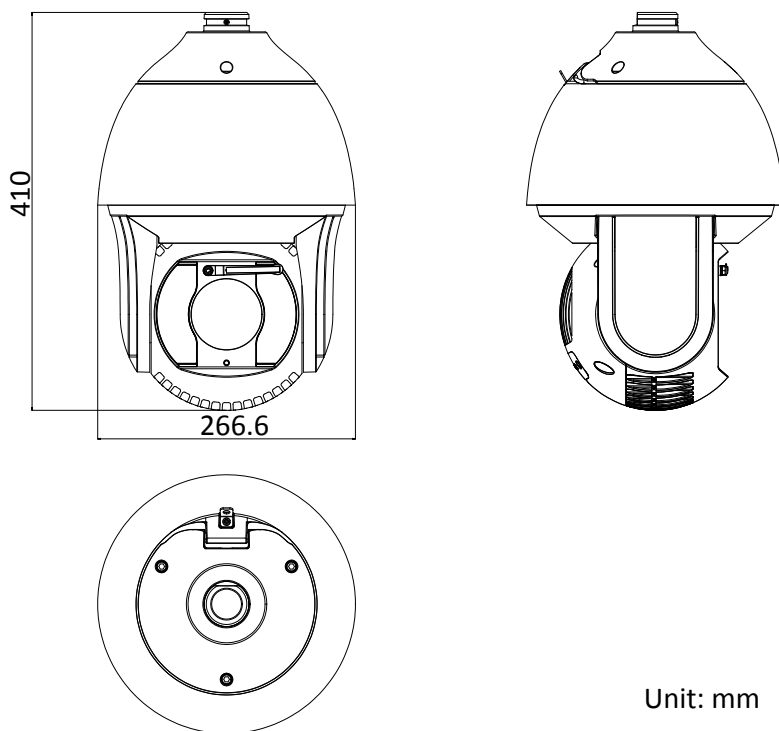

DORI

The DORI (detect, observe, recognize, identify) distance gives the general idea of the camera ability to distinguish persons or objects within its field of view.

It is calculated based on the camera sensor specification and the criteria given by EN 62676-4: 2015.

DORI	Detect	Observe	Recognize	Identify
Definition	25 px/m	63 px/m	125 px/m	250 px/m
Distance (Tele)	2968 m (9737.5 ft)	1177.8 m (3864.2 ft)	593.6 m (1947.5 ft)	296.8 m (973.8 ft)

Order Model

DS-2DF8825IX-AEL (B), without wiper, 24 VAC & Hi-PoE

DS-2DF8825IX-AELW (B), with wiper, 24 VAC & Hi-PoE

Dimensions

Unit: mm