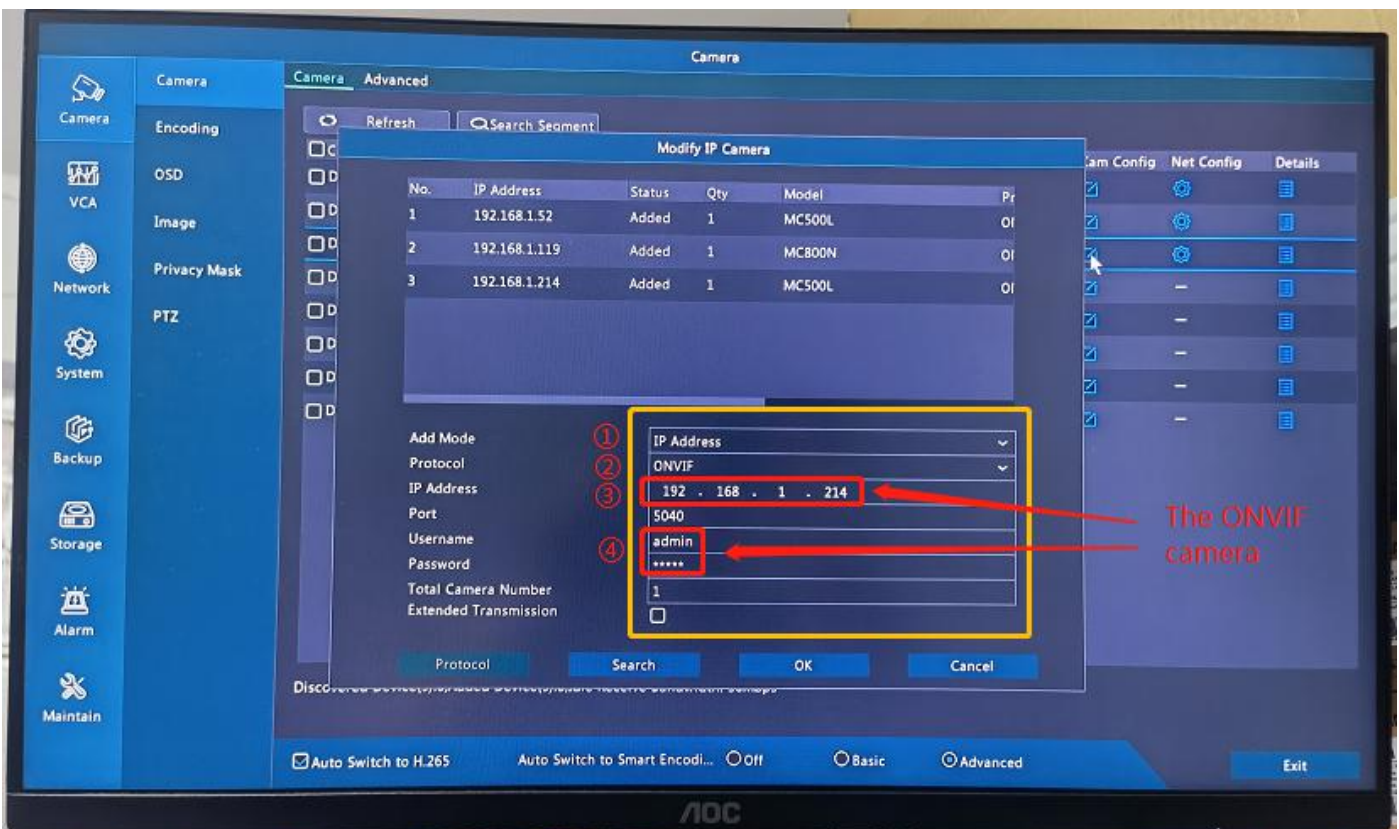

How to add ONVIF Camera

Uniview (OEM) NVR

Click to Config

The ONVIF camera