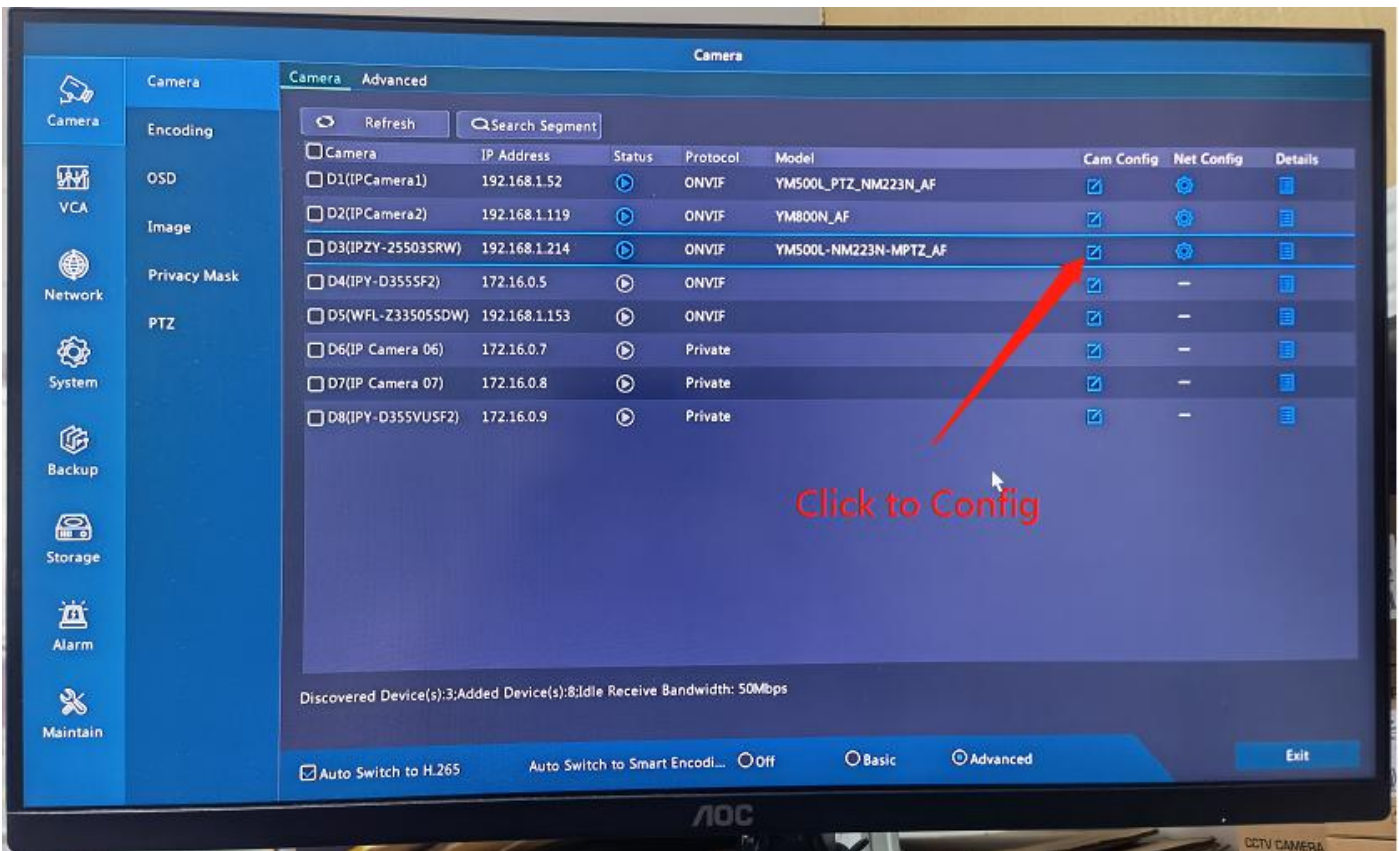

How to add ONVIF Camera

Uniview (OEM) NVR

Click to Config

The ONVIF camera